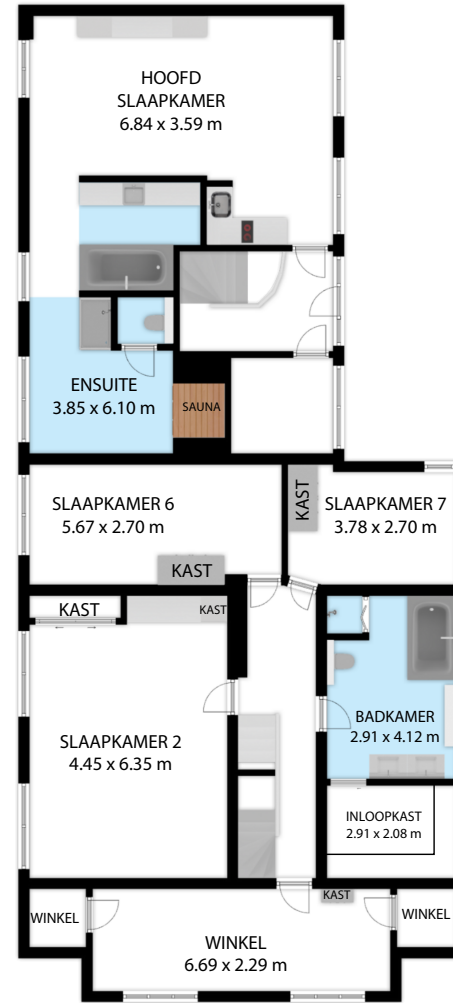

DERDE VERDIEPING

KELDER

BEGANE GROND

TWEDE VERDIEPING

Tulpinstraat 33, 3500, Hasselt, Vlaanderen, 3500

TOTAL APPROX. FLOOR AREA 439 SQ.M

Whilst every attempt has been made to ensure the accuracy of the floor plan contained here, measurements of doors, windows, rooms and any other items are approximate and no responsibility is taken for any error, omission, or misstatement. This plan is for illustrative purposes only and should be used as such by any prospective purchaser.