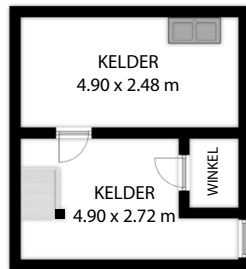

DERDE VERDIEPING

KELDER

BEGANE GROND

TWEDE VERDIEPING

Tulpinstraat 33, 3500, Hasselt, Vlaanderen, 3500

TOTAL APPROX. FLOOR AREA 439 SQ.M

Whilst every attempt has been made to ensure the accuracy of the floor plan contained here, measurements of doors, windows, rooms and any other items are approximate and no responsibility is taken for any error, omission, or misstatement. This plan is for illustrative purposes only and should be used as such by any prospective purchaser.