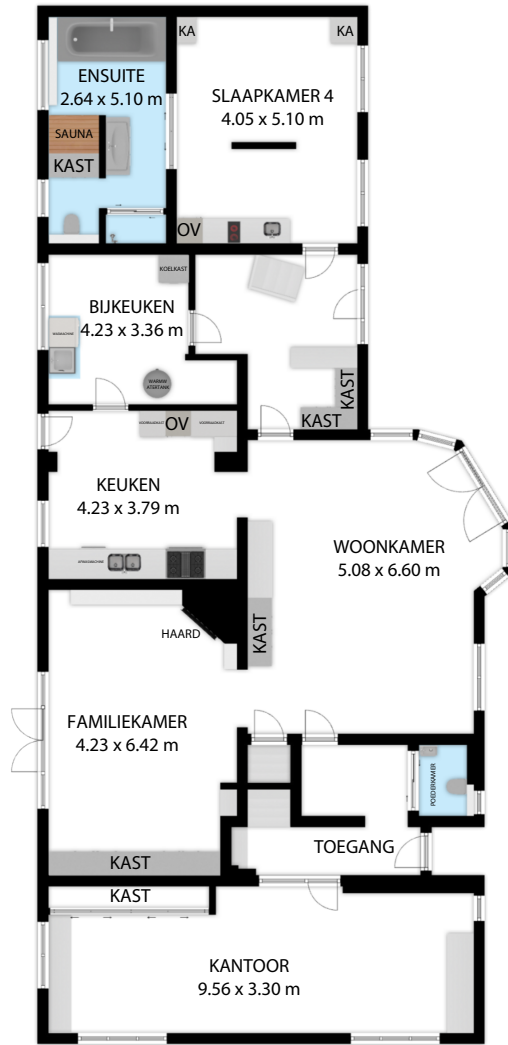

DERDE VERDIEPING

KELDER

BEGANE GROND

TWEDE VERDIEPING

Tulpinstraat 33, 3500, Hasselt, Vlaanderen, 3500

TOTAL APPROX. FLOOR AREA 439 SQ.M

Whilst every attempt has been made to ensure the accuracy of the floor plan contained here, measurements of doors, windows, rooms and any other items are approximate and no responsibility is taken for any error, omission, or misstatement. This plan is for illustrative purposes only and should be used as such by any prospective purchaser.