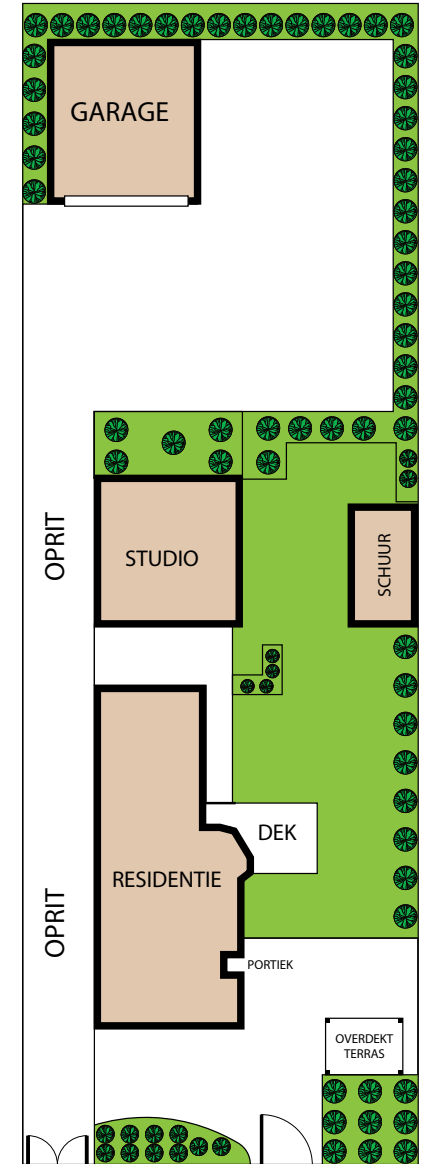

DERDE VERDIEPING

KELDER

BEGANE GROND

TWEDE VERDIEPING

Tulpinstraat 33, 3500, Hasselt, Vlaanderen, 3500

TOTAL APPROX. FLOOR AREA 439 SQ.M

Whilst every attempt has been made to ensure the accuracy of the floor plan contained here, measurements of doors, windows, rooms and any other items are approximate and no responsibility is taken for any error, omission, or misstatement. This plan is for illustrative purposes only and should be used as such by any prospective purchaser.